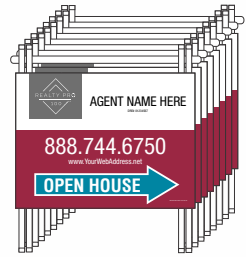

COMBO PACKET #1

- 3 - 32"x24" For Sale Signs
- 6 - 18"x24" Open House Signs
  (on 1/2" in PVC A-Frames)
- 2 - Full Set Flags
- **FREE ITEMS**
- 2 - 6"x24" Sold / In Escrow Rider

☐ **$600.55**

+ TAX & Delivery Charges
(*All signs are digital print with lamination)

IN ESCROW

SOLD

COMBO PACKET #2

- 2 - 32"x24" For Sale Signs
- 2 - 24"x18" For Sale Signs
- 8 - 18"x24" Open House Signs
  (on 1/2" in PVC A-Frames)
- 4 - Full Set Flags
- **FREE ITEMS**
- 2 - 6"x24" Sold / In Escrow Rider

☐ **$865.50**

+ TAX & Delivery Charges
(*All signs are digital print with lamination)

IN ESCROW

SOLD

ORDER INFORMATION